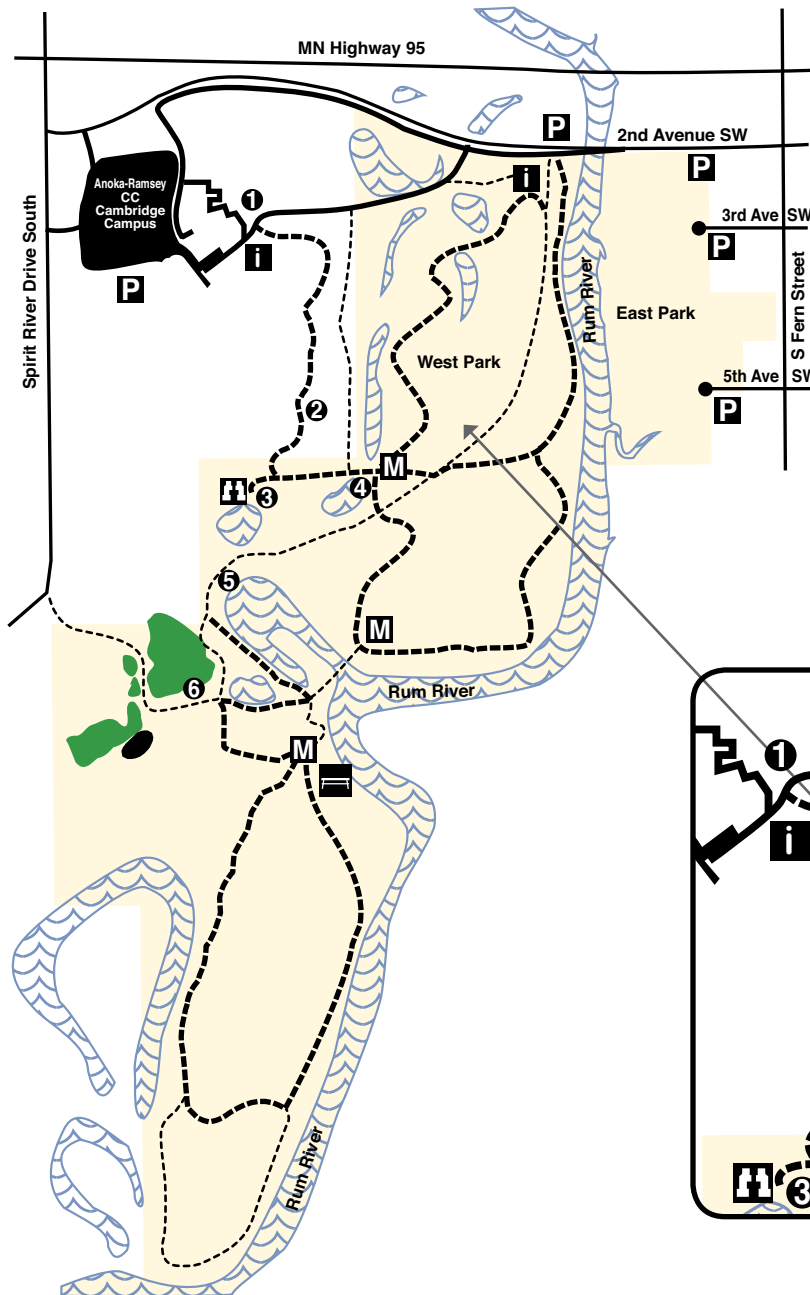

SPIRIT RIVER NATURE AREA #1

LEGEND

- Paved Trail
- Mowed Trails
- Primitive Trails
- Wetland Forest
- Parking
- Information Kiosk
- Trail Map
- Overlook
- Picnic
- Pond

INTERPERATIVE SIGNS

- 1 Prairie
- 2 Deciduous Forest
- 3 Rum River Basin
- 4 Flood Plain Forest
- 5 River Oxbow/Kame
- 6 Caniferous Forest

SPIRIT RIVER NATURE AREA #1

1055 2nd Avenue SW

- Paved and unpaved trails
- Single Track Mountain Bike/Snowshoe Trails
- Benches
- Campsite
- Interpretive signage
- Groomed Cross-country ski trails

Open 5 a.m. to 10 p.m.