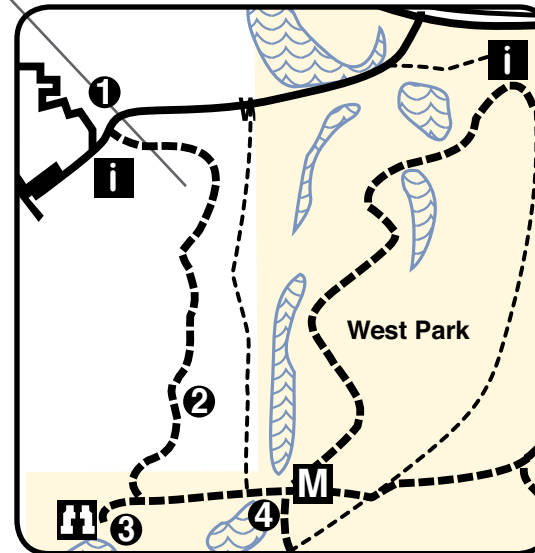

SPIRIT RIVER NATURE AREA #1

LEGEND

- Paved Trail
- Mowed Trails
- Primitive Trails
- Wetland Forest
- Parking
- Information Kiosk
- Trail Map
- Overlook
- Picnic
- Pond

INTERPERATIVE SIGNS

- 1 Prairie
- 2 Deciduous Forest
- 3 Rum River Basin
- 4 Flood Plain Forest
- 5 River Oxbow/Kame
- 6 Caniferous Forest

SPIRIT RIVER NATURE AREA #1

1055 2nd Avenue SW

- Paved and unpaved trails
- Single Track Mountain Bike/Snowshoe Trails
- Benches
- Campsite
- Interpretive signage
- Groomed Cross-country ski trails

Open 5 a.m. to 10 p.m.